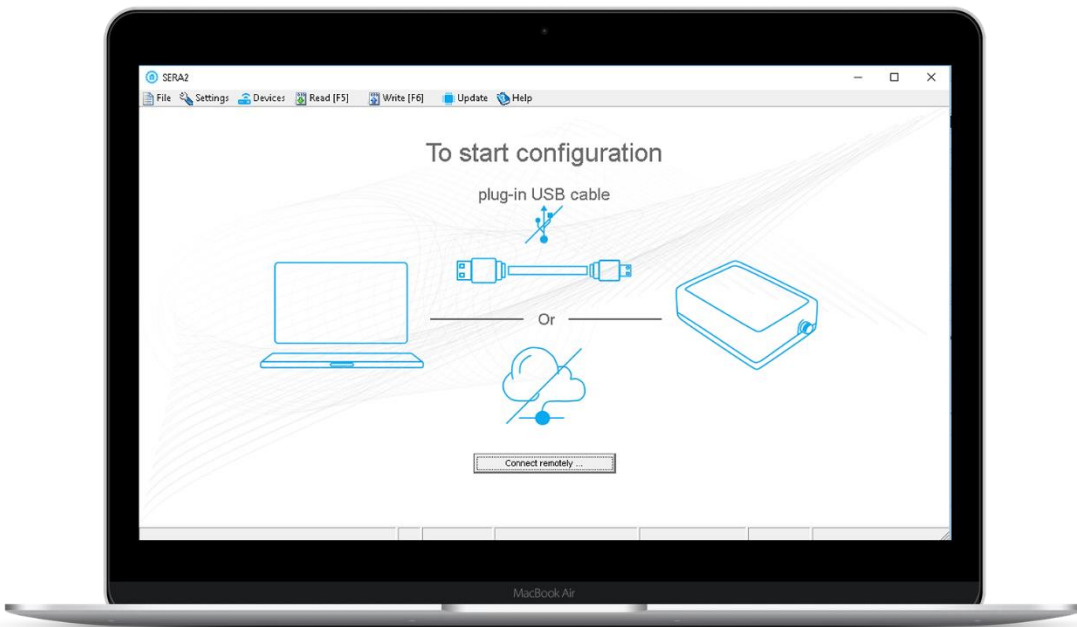

SERA2

Configuration, testing & diagnostic tool

For fast & easy
installation

Of all TOPKODAS devices

GSM thermostat

**GSM
gate controller**

**Cooling
automation panel**

**GSM
communicator**

**Heating
automation panel**

Smart access control system

One tool for communicator and controllers

Local and remote configuration

Supports USB and GPRS connections.

for fast and easy installations

What exactly is Sera2 tool?

It is a software designed to fully

Configuring

Testing

Diagnostic

Export/
import
settings

From anywhere, anytime

Remote configuration tool

Save your time, fuel & money